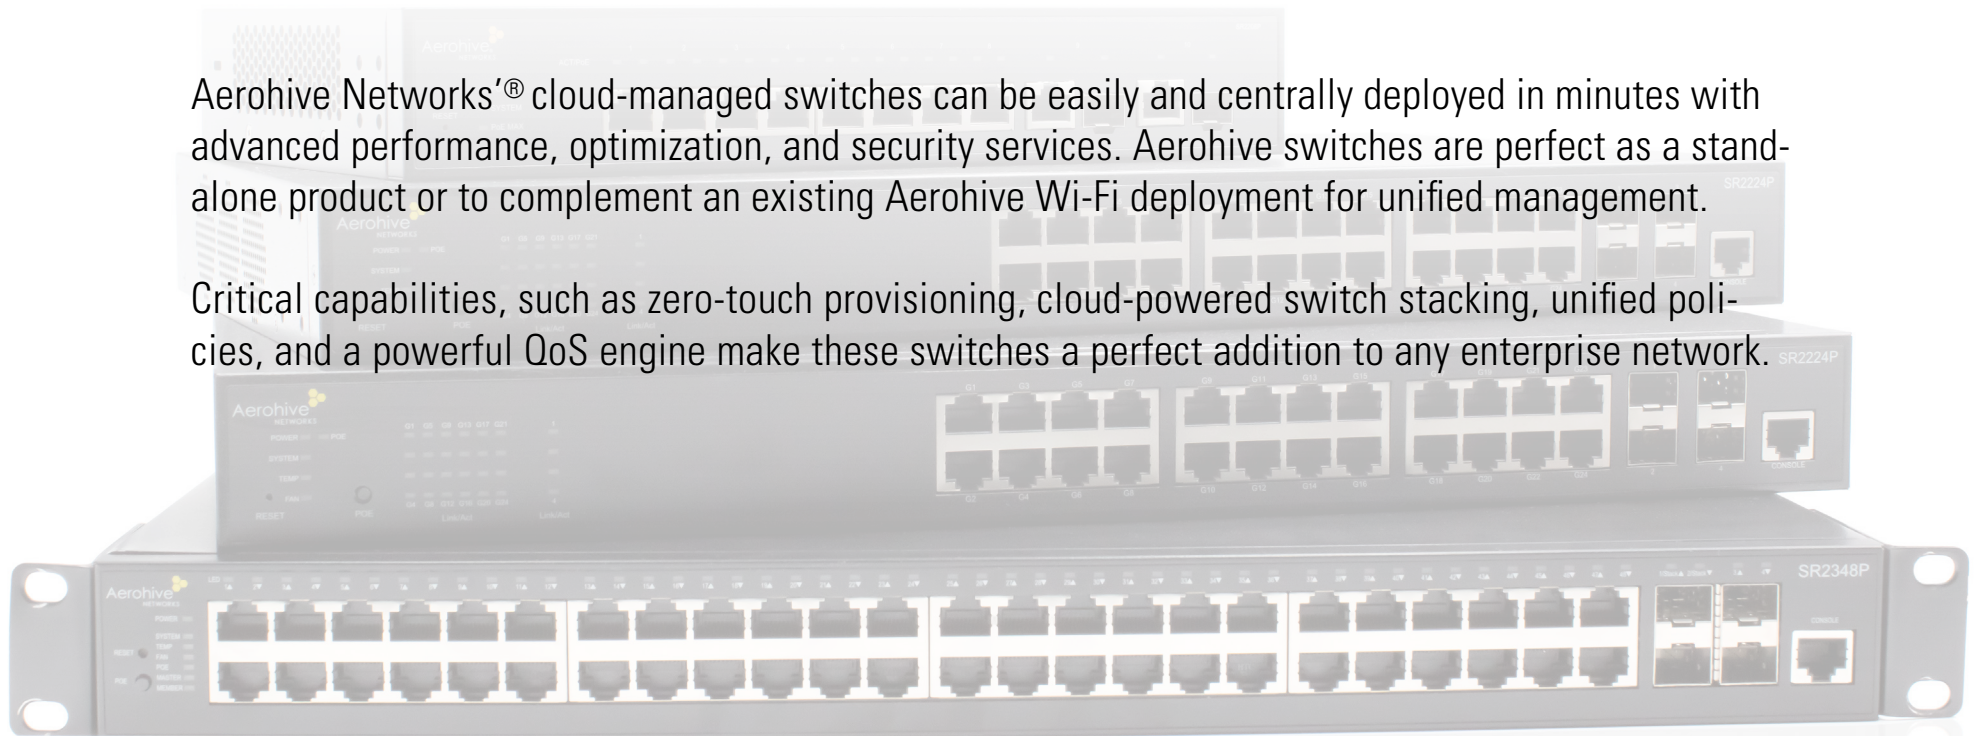

Switch Portfolio

Aerohive Networks'® cloud-managed switches can be easily and centrally deployed in minutes with advanced performance, optimization, and security services. Aerohive switches are perfect as a stand-alone product or to complement an existing Aerohive Wi-Fi deployment for unified management.

Critical capabilities, such as zero-touch provisioning, cloud-powered switch stacking, unified policies, and a powerful QoS engine make these switches a perfect addition to any enterprise network.

SR2000, SR2100, SR2200 & SR2300 Switches

	SR2200 & SR2300 Series				SR2000 & SR2100 Series		
							
	SR2208P	SR2224P	SR2324P	SR2348P	SR2024P	SR2124P	SR2148P
Ideal For	<i>Enterprise-class Entry-level</i>		<i>Enterprise-class Premium</i>		<i>Enterprise-class Entry-level</i>		<i>Enterprise-class Premium</i>
	Retail or Small Branch, Conference Rooms <i>(Fan-less, 1GE Uplinks, PoE)</i>	Distributed Enterprises <i>(1GE Uplinks, customers NOT requiring BR [Branch Routing] mode)</i>	Small to Medium Campus Deployments <i>(High Power Budget, 10GE Uplinks, For customers ready for HiveManager™)</i> Ex: K-12, Enterprises, Higher Education		Distributed Enterprises (1GE Uplinks, customers requiring BR mode) Ex: Branch/Retail deployments with VPN	Small to Medium Campus Deployments <i>(High Power Budget, 10GE Uplinks, For customers wanting HiveManager™ Classic)</i> Ex: K-12, Small/Medium Enterprises	
PoE Ports	8 PoE/PoE+ GE	24 PoE/PoE+ GE		48 PoE/PoE+ GE	24 PoE/PoE+ GE		48 PoE/PoE+ GE
PoE Budget	124W	180W	370W	740W	195W	408W	779W
Uplink Capacity	2 x 1GE Combo <i>(SFP or Ethernet)</i>	4 x 1GE SFP	4 x 10GE SFP+		4 x 1GE SFP	4 x 10GE SFP+	
Switch Capacity	20 Gbps	56 Gbps	128 Gbps	176 Gbps	56 Gbps	128 Gbps	176 Gbps
Stacking			✓	✓			
L3 Static Routing	✓	✓	✓	✓			
Deployment	HiveManager Cloud or On-Premises <i>(excluding HiveManager™ Classic)</i>				HiveManager Cloud or On-Premises <i>(including HiveManager™ Classic)</i>		